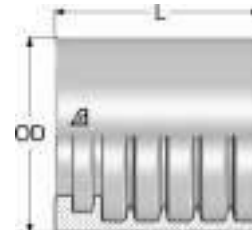

// H1200AD2

No-Skive Ferrule for 2SN

Item Code	Product Code	ID (Dash)	ID (mm)	ID (in)	Ferrule OD (mm)	L (mm)
1227990	H1200AD2-030000	3	5,0	3/16"	21,0	20,0
1227991	H1200AD2-040000	4	6,0	1/4"	23,0	24,7
1227992	H1200AD2-050000	5	8,0	5/16"	25,0	24,7
1227993	H1200AD2-060000	6	10,0	3/8"	27,0	29,7
1227994	H1200AD2-080000	8	13,0	1/2"	30,0	30,5
1227995	H1200AD2-100000	10	16,0	5/8"	33,0	30,5
1227996	H1200AD2-120000	12	19,0	3/4"	37,0	36,0
1227997	H1200AD2-160000	16	25,0	1"	45,0	36,7
1227998	H1200AD2-200000	20	31,0	1 1/4"	56,0	48,6
1227999	H1200AD2-240000	24	38,0	1 1/2"	64,0	48,5
1228000	H1200AD2-320000	32	51,0	2"	78,0	48,6