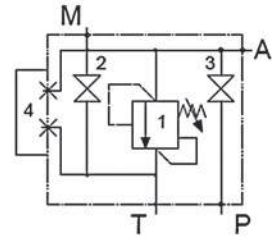

BLOCCO DI SICUREZZA ACCUMULATORI
SAFETY BLOCK ACCUMULATORS

- Acciaio al carbonio C40 / AISI420 rubinetto a sfera / guarnizione NBR
- Predisposizione per valvola solenoide CETOP 3

- Carbon Steel C40 / AISI420 ball / NBR seal
- Predisposal for solenoid valve CETOP 3

GRANDEZZA
SIZE
16

Codice Code	Descrizione Description	Grandezza Size	Attacco olio ? Oil Port	Tipo di accumulatore Accumulator Type
SB16ME-200-N	Safety block 16ME 2" NBR	16	3/4" G	10/50L 2"
SB16ME-114-N	Safety block 16ME 1"1/4 NBR	16	3/4" G	<10L 1"1/4
SB16ME-034-N	Safety block 16ME 3/4" NBR	16	3/4" G	<10L 3/4"

GRANDEZZA
SIZE
24

Codice Code	Descrizione Description	Grandezza Size	Attacco olio ? Oil Port	Tipo di accumulatore Accumulator Type
SB24ME-200-N	Safety block 24ME 2" NBR	24	1"1/4 SAE + CETOP	10/50L 2"
SB24ME-200-NP	Safety block 24ME 2" NBR	24	1"1/4 SAE + CETOP	Piston serie

- Acciaio al carbonio CE PED
- Carbon Steel CE PED

GRANDEZZA - SIZE 6 - 10

Codice set standard Code standard set	Descrizione Description	Grandezza Size	Approvazione Approval	Installato su Installed on
8207-82071720-210	Safety valve DBD-S-10K13-210-CE	10	CE	SB24
8207-82071740-250	Safety valve DBD-S-10K13-250-CE	10	CE	SB24
8207-82071850-330	Safety valve DBD-S-10K13-330-CE	10	CE	SB24
8206-82061230-210	Safety valve DBD-S-6K13-210-CE	6	CE	SB16
8206-82061320-250	Safety valve DBD-S-6K13-250-CE	6	CE	SB16
8206-82061450-330	Safety valve DBD-S-6K13-330-CE	6	CE	SB16