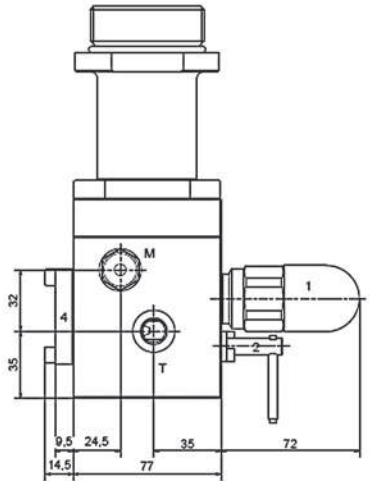

BLOCCO DI SICUREZZA ACCUMULATORI
SAFETY BLOCK ACCUMULATORS

- Acciaio al carbonio C40 / AISI420 rubinetto a sfera / guarnizione NBR
- Predisposizione per valvola solenoide CETOP 3

- Carbon Steel C40 / AISI420 ball / NBR seal
- Predisposal for solenoid valve CETOP 3

GRANDEZZA
SIZE
16

Codice Code	Descrizione Description	Grandezza Size	Attacco olio ? Oil Port	Tipo di accumulatore Accumulator Type
SB16ME-200-N	Safety block 16ME 2" NBR	16	3/4" G	10/50L 2"
SB16ME-114-N	Safety block 16ME 1"1/4 NBR	16	3/4" G	<10L 1"1/4
SB16ME-034-N	Safety block 16ME 3/4" NBR	16	3/4" G	<10L 3/4"

GRANDEZZA
SIZE
24

Codice Code	Descrizione Description	Grandezza Size	Attacco olio ? Oil Port	Tipo di accumulatore Accumulator Type
SB24ME-200-N	Safety block 24ME 2" NBR	24	1"1/4 SAE + CETOP	10/50L 2"
SB24ME-200-NP	Safety block 24ME 2" NBR	24	1"1/4 SAE + CETOP	Piston serie

- Acciaio al carbonio CE PED
- Carbon Steel CE PED

GRANDEZZA - SIZE 6 - 10

Codice set standard Code standard set	Descrizione Description	Grandezza Size	Approvazione Approval	Installato su Installed on
8207-82071720-210	Safety valve DBD-S-10K13-210-CE	10	CE	SB24
8207-82071740-250	Safety valve DBD-S-10K13-250-CE	10	CE	SB24
8207-82071850-330	Safety valve DBD-S-10K13-330-CE	10	CE	SB24
8206-82061230-210	Safety valve DBD-S-6K13-210-CE	6	CE	SB16
8206-82061320-250	Safety valve DBD-S-6K13-250-CE	6	CE	SB16
8206-82061450-330	Safety valve DBD-S-6K13-330-CE	6	CE	SB16