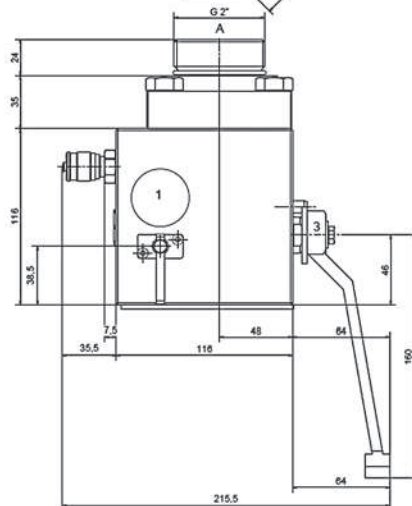

BLOCCO DI SICUREZZA ACCUMULATORI
SAFETY BLOCK ACCUMULATORS

- Acciaio al carbonio C40 / AISI420 rubinetto a sfera / guarnizione NBR
- Predisposizione per valvola solenoide CETOP 3

- Carbon Steel C40 / AISI420 ball / NBR seal
- Predisposal for solenoid valve CETOP 3

GRANDEZZA
SIZE
16

Codice Code	Descrizione Description	Grandezza Size	Attacco olio ? Oil Port	Tipo di accumulatore Accumulator Type
SB16ME-200-N	Safety block 16ME 2" NBR	16	3/4" G	10/50L 2"
SB16ME-114-N	Safety block 16ME 1"1/4 NBR	16	3/4" G	<10L 1"1/4
SB16ME-034-N	Safety block 16ME 3/4" NBR	16	3/4" G	<10L 3/4"

GRANDEZZA
SIZE
24

Codice Code	Descrizione Description	Grandezza Size	Attacco olio ? Oil Port	Tipo di accumulatore Accumulator Type
SB24ME-200-N	Safety block 24ME 2" NBR	24	1"1/4 SAE + CETOP	10/50L 2"
SB24ME-200-NP	Safety block 24ME 2" NBR	24	1"1/4 SAE + CETOP	Piston serie

- Acciaio al carbonio CE PED
- Carbon Steel CE PED

GRANDEZZA - SIZE 6 - 10

Codice set standard Code standard set	Descrizione Description	Grandezza Size	Approvazione Approval	Installato su Installed on
8207-82071720-210	Safety valve DBD-S-10K13-210-CE	10	CE	SB24
8207-82071740-250	Safety valve DBD-S-10K13-250-CE	10	CE	SB24
8207-82071850-330	Safety valve DBD-S-10K13-330-CE	10	CE	SB24
8206-82061230-210	Safety valve DBD-S-6K13-210-CE	6	CE	SB16
8206-82061320-250	Safety valve DBD-S-6K13-250-CE	6	CE	SB16
8206-82061450-330	Safety valve DBD-S-6K13-330-CE	6	CE	SB16