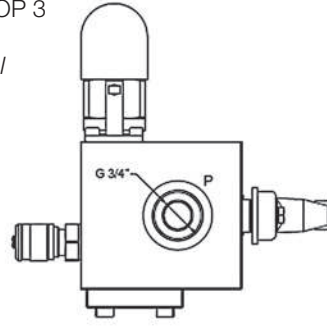

BLOCCO DI SICUREZZA ACCUMULATORI
SAFETY BLOCK ACCUMULATORS

- Acciaio al carbonio C40 / AISI420 rubinetto a sfera / guarnizione NBR
- Predisposizione per valvola solenoide CETOP 3

- Carbon Steel C40 / AISI420 ball / NBR seal
- Predisposal for solenoid valve CETOP 3

GRANDEZZA
SIZE
16

Codice Code	Descrizione Description	Grandezza Size	Attacco olio ? Oil Port	Tipo di accumulatore Accumulator Type
SB16ME-200-N	Safety block 16ME 2" NBR	16	3/4" G	10/50L 2"
SB16ME-114-N	Safety block 16ME 1"1/4 NBR	16	3/4" G	<10L 1"1/4
SB16ME-034-N	Safety block 16ME 3/4" NBR	16	3/4" G	<10L 3/4"

GRANDEZZA
SIZE
24

Codice Code	Descrizione Description	Grandezza Size	Attacco olio ? Oil Port	Tipo di accumulatore Accumulator Type
SB24ME-200-N	Safety block 24ME 2" NBR	24	1"1/4 SAE + CETOP	10/50L 2"
SB24ME-200-NP	Safety block 24ME 2" NBR	24	1"1/4 SAE + CETOP	Piston serie

- Acciaio al carbonio CE PED
- Carbon Steel CE PED

GRANDEZZA - SIZE 6 - 10

Codice set standard Code standard set	Descrizione Description	Grandezza Size	Approvazione Approval	Installato su Installed on
8207-82071720-210	Safety valve DBD-S-10K13-210-CE	10	CE	SB24
8207-82071740-250	Safety valve DBD-S-10K13-250-CE	10	CE	SB24
8207-82071850-330	Safety valve DBD-S-10K13-330-CE	10	CE	SB24
8206-82061230-210	Safety valve DBD-S-6K13-210-CE	6	CE	SB16
8206-82061320-250	Safety valve DBD-S-6K13-250-CE	6	CE	SB16
8206-82061450-330	Safety valve DBD-S-6K13-330-CE	6	CE	SB16