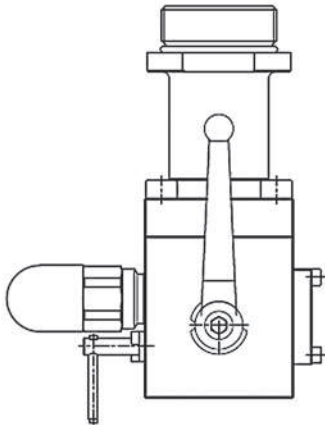

BLOCCO DI SICUREZZA ACCUMULATORI
SAFETY BLOCK ACCUMULATORS

- Acciaio al carbonio C40 / AISI420 rubinetto a sfera / guarnizione NBR
- Predisposizione per valvola solenoide CETOP 3

- Carbon Steel C40 / AISI420 ball / NBR seal
- Predisposal for solenoid valve CETOP 3

GRANDEZZA
SIZE
16

Codice Code	Descrizione Description	Grandezza Size	Attacco olio ? Oil Port	Tipo di accumulatore Accumulator Type
SB16ME-200-N	Safety block 16ME 2" NBR	16	3/4" G	10/50L 2"
SB16ME-114-N	Safety block 16ME 1"1/4 NBR	16	3/4" G	<10L 1"1/4
SB16ME-034-N	Safety block 16ME 3/4" NBR	16	3/4" G	<10L 3/4"

GRANDEZZA
SIZE
24

Codice Code	Descrizione Description	Grandezza Size	Attacco olio ? Oil Port	Tipo di accumulatore Accumulator Type
SB24ME-200-N	Safety block 24ME 2" NBR	24	1"1/4 SAE + CETOP	10/50L 2"
SB24ME-200-NP	Safety block 24ME 2" NBR	24	1"1/4 SAE + CETOP	Piston serie

- Acciaio al carbonio CE PED
- Carbon Steel CE PED

GRANDEZZA - SIZE 6 - 10

Codice set standard Code standard set	Descrizione Description	Grandezza Size	Approvazione Approval	Installato su Installed on
8207-82071720-210	Safety valve DBD-S-10K13-210-CE	10	CE	SB24
8207-82071740-250	Safety valve DBD-S-10K13-250-CE	10	CE	SB24
8207-82071850-330	Safety valve DBD-S-10K13-330-CE	10	CE	SB24
8206-82061230-210	Safety valve DBD-S-6K13-210-CE	6	CE	SB16
8206-82061320-250	Safety valve DBD-S-6K13-250-CE	6	CE	SB16
8206-82061450-330	Safety valve DBD-S-6K13-330-CE	6	CE	SB16