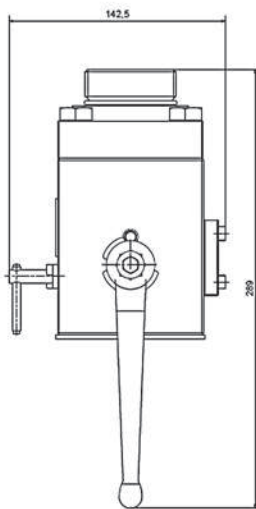

BLOCCO DI SICUREZZA ACCUMULATORI
SAFETY BLOCK ACCUMULATORS

- Acciaio al carbonio C40 / AISI420 rubinetto a sfera / guarnizione NBR
- Predisposizione per valvola solenoide CETOP 3

- Carbon Steel C40 / AISI420 ball / NBR seal
- Predisposal for solenoid valve CETOP 3

GRANDEZZA
SIZE
16

Codice Code	Descrizione Description	Grandezza Size	Attacco olio ? Oil Port	Tipo di accumulatore Accumulator Type
SB16ME-200-N	Safety block 16ME 2" NBR	16	3/4" G	10/50L 2"
SB16ME-114-N	Safety block 16ME 1"1/4 NBR	16	3/4" G	<10L 1"1/4
SB16ME-034-N	Safety block 16ME 3/4" NBR	16	3/4" G	<10L 3/4"

GRANDEZZA
SIZE
24

Codice Code	Descrizione Description	Grandezza Size	Attacco olio ? Oil Port	Tipo di accumulatore Accumulator Type
SB24ME-200-N	Safety block 24ME 2" NBR	24	1"1/4 SAE + CETOP	10/50L 2"
SB24ME-200-NP	Safety block 24ME 2" NBR	24	1"1/4 SAE + CETOP	Piston serie

- Acciaio al carbonio CE PED
- Carbon Steel CE PED

GRANDEZZA - SIZE 6 - 10

Codice set standard Code standard set	Descrizione Description	Grandezza Size	Approvazione Approval	Installato su Installed on
8207-82071720-210	Safety valve DBD-S-10K13-210-CE	10	CE	SB24
8207-82071740-250	Safety valve DBD-S-10K13-250-CE	10	CE	SB24
8207-82071850-330	Safety valve DBD-S-10K13-330-CE	10	CE	SB24
8206-82061230-210	Safety valve DBD-S-6K13-210-CE	6	CE	SB16
8206-82061320-250	Safety valve DBD-S-6K13-250-CE	6	CE	SB16
8206-82061450-330	Safety valve DBD-S-6K13-330-CE	6	CE	SB16