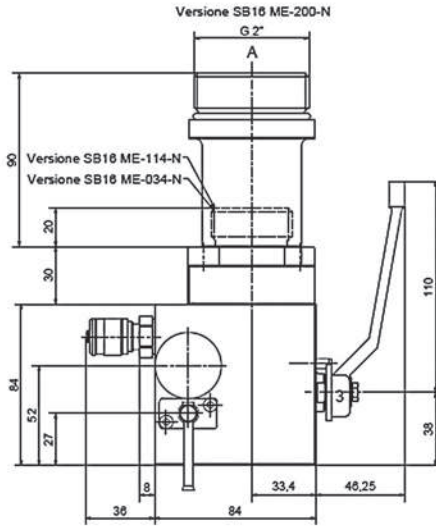

BLOCCO DI SICUREZZA ACCUMULATORI
SAFETY BLOCK ACCUMULATORS

- Acciaio al carbonio C40 / AISI420 rubinetto a sfera / guarnizione NBR
- Predisposizione per valvola solenoide CETOP 3

- Carbon Steel C40 / AISI420 ball / NBR seal
- Predisposal for solenoid valve CETOP 3

GRANDEZZA
SIZE
16

Codice Code	Descrizione Description	Grandezza Size	Attacco olio ? Oil Port	Tipo di accumulatore Accumulator Type
SB16ME-200-N	Safety block 16ME 2" NBR	16	3/4" G	10/50L 2"
SB16ME-114-N	Safety block 16ME 1"1/4 NBR	16	3/4" G	<10L 1"1/4
SB16ME-034-N	Safety block 16ME 3/4" NBR	16	3/4" G	<10L 3/4"

GRANDEZZA
SIZE
24

Codice Code	Descrizione Description	Grandezza Size	Attacco olio ? Oil Port	Tipo di accumulatore Accumulator Type
SB24ME-200-N	Safety block 24ME 2" NBR	24	1"1/4 SAE + CETOP	10/50L 2"
SB24ME-200-NP	Safety block 24ME 2" NBR	24	1"1/4 SAE + CETOP	Piston serie

- Acciaio al carbonio CE PED
- Carbon Steel CE PED

GRANDEZZA - SIZE 6 - 10

Codice set standard Code standard set	Descrizione Description	Grandezza Size	Approvazione Approval	Installato su Installed on
8207-82071720-210	Safety valve DBD-S-10K13-210-CE	10	CE	SB24
8207-82071740-250	Safety valve DBD-S-10K13-250-CE	10	CE	SB24
8207-82071850-330	Safety valve DBD-S-10K13-330-CE	10	CE	SB24
8206-82061230-210	Safety valve DBD-S-6K13-210-CE	6	CE	SB16
8206-82061320-250	Safety valve DBD-S-6K13-250-CE	6	CE	SB16
8206-82061450-330	Safety valve DBD-S-6K13-330-CE	6	CE	SB16