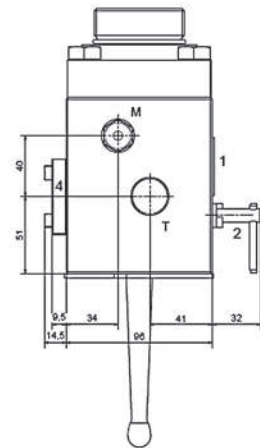

BLOCCO DI SICUREZZA ACCUMULATORI
SAFETY BLOCK ACCUMULATORS

- Acciaio al carbonio C40 / AISI420 rubinetto a sfera / guarnizione NBR
- Predisposizione per valvola solenoide CETOP 3

- Carbon Steel C40 / AISI420 ball / NBR seal
- Predisposal for solenoid valve CETOP 3

GRANDEZZA
SIZE
16

Codice Code	Descrizione Description	Grandezza Size	Attacco olio ? Oil Port	Tipo di accumulatore Accumulator Type
SB16ME-200-N	Safety block 16ME 2" NBR	16	3/4" G	10/50L 2"
SB16ME-114-N	Safety block 16ME 1"1/4 NBR	16	3/4" G	<10L 1"1/4
SB16ME-034-N	Safety block 16ME 3/4" NBR	16	3/4" G	<10L 3/4"

GRANDEZZA
SIZE
24

Codice Code	Descrizione Description	Grandezza Size	Attacco olio ? Oil Port	Tipo di accumulatore Accumulator Type
SB24ME-200-N	Safety block 24ME 2" NBR	24	1"1/4 SAE + CETOP	10/50L 2"
SB24ME-200-NP	Safety block 24ME 2" NBR	24	1"1/4 SAE + CETOP	Piston serie

- Acciaio al carbonio CE PED
- Carbon Steel CE PED

GRANDEZZA - SIZE 6 - 10

Codice set standard Code standard set	Descrizione Description	Grandezza Size	Approvazione Approval	Installato su Installed on
8207-82071720-210	Safety valve DBD-S-10K13-210-CE	10	CE	SB24
8207-82071740-250	Safety valve DBD-S-10K13-250-CE	10	CE	SB24
8207-82071850-330	Safety valve DBD-S-10K13-330-CE	10	CE	SB24
8206-82061230-210	Safety valve DBD-S-6K13-210-CE	6	CE	SB16
8206-82061320-250	Safety valve DBD-S-6K13-250-CE	6	CE	SB16
8206-82061450-330	Safety valve DBD-S-6K13-330-CE	6	CE	SB16