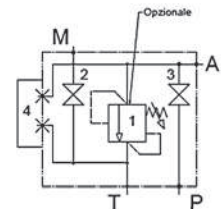

BLOCCO DI SICUREZZA ACCUMULATORI
SAFETY BLOCK ACCUMULATORS

- Acciaio al carbonio C40 / AISI420 rubinetto a sfera / guarnizione NBR
- Predisposizione per valvola solenoide CETOP 3

- Carbon Steel C40 / AISI420 ball / NBR seal
- Predisposal for solenoid valve CETOP 3

GRANDEZZA
SIZE
16

Codice Code	Descrizione Description	Grandezza Size	Attacco olio ? Oil Port	Tipo di accumulatore Accumulator Type
SB16ME-200-N	Safety block 16ME 2" NBR	16	3/4" G	10/50L 2"
SB16ME-114-N	Safety block 16ME 1"1/4 NBR	16	3/4" G	<10L 1"1/4
SB16ME-034-N	Safety block 16ME 3/4" NBR	16	3/4" G	<10L 3/4"

GRANDEZZA
SIZE
24

Codice Code	Descrizione Description	Grandezza Size	Attacco olio ? Oil Port	Tipo di accumulatore Accumulator Type
SB24ME-200-N	Safety block 24ME 2" NBR	24	1"1/4 SAE + CETOP	10/50L 2"
SB24ME-200-NP	Safety block 24ME 2" NBR	24	1"1/4 SAE + CETOP	Piston serie

- Acciaio al carbonio CE PED
- Carbon Steel CE PED

GRANDEZZA - SIZE 6 - 10

Codice set standard Code standard set	Descrizione Description	Grandezza Size	Approvazione Approval	Installato su Installed on
8207-82071720-210	Safety valve DBD-S-10K13-210-CE	10	CE	SB24
8207-82071740-250	Safety valve DBD-S-10K13-250-CE	10	CE	SB24
8207-82071850-330	Safety valve DBD-S-10K13-330-CE	10	CE	SB24
8206-82061230-210	Safety valve DBD-S-6K13-210-CE	6	CE	SB16
8206-82061320-250	Safety valve DBD-S-6K13-250-CE	6	CE	SB16
8206-82061450-330	Safety valve DBD-S-6K13-330-CE	6	CE	SB16