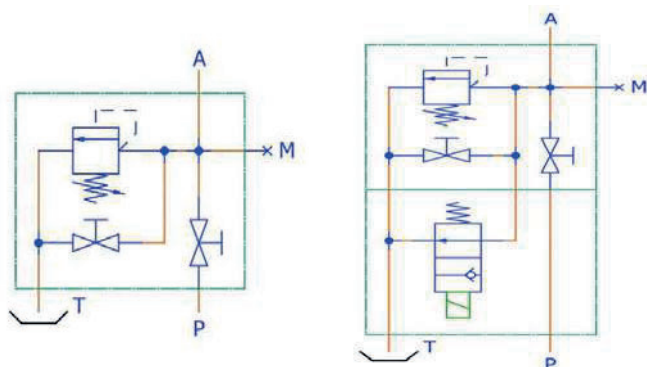

BLOCCO DI SICUREZZA ACCUMULATORI
SAFETY BLOCK ACCUMULATORS

- Acciaio al carbonio C40 / AISI420 rubinetto a sfera / guarnizione NBR
- Predisposizione per valvola solenoide CETOP 3

- Carbon Steel C40 / AISI420 ball / NBR seal
- Predisposal for solenoid valve CETOP 3

GRANDEZZA
SIZE
16

Codice Code	Descrizione Description	Grandezza Size	Attacco olio ? Oil Port	Tipo di accumulatore Accumulator Type
SB16ME-200-N	Safety block 16ME 2" NBR	16	3/4" G	10/50L 2"
SB16ME-114-N	Safety block 16ME 1"1/4 NBR	16	3/4" G	<10L 1"1/4
SB16ME-034-N	Safety block 16ME 3/4" NBR	16	3/4" G	<10L 3/4"

GRANDEZZA
SIZE
24

Codice Code	Descrizione Description	Grandezza Size	Attacco olio ? Oil Port	Tipo di accumulatore Accumulator Type
SB24ME-200-N	Safety block 24ME 2" NBR	24	1"1/4 SAE + CETOP	10/50L 2"
SB24ME-200-NP	Safety block 24ME 2" NBR	24	1"1/4 SAE + CETOP	Piston serie

- Acciaio al carbonio CE PED
- Carbon Steel CE PED

GRANDEZZA - SIZE 6 - 10

Codice set standard Code standard set	Descrizione Description	Grandezza Size	Approvazione Approval	Installato su Installed on
8207-82071720-210	Safety valve DBD-S-10K13-210-CE	10	CE	SB24
8207-82071740-250	Safety valve DBD-S-10K13-250-CE	10	CE	SB24
8207-82071850-330	Safety valve DBD-S-10K13-330-CE	10	CE	SB24
8206-82061230-210	Safety valve DBD-S-6K13-210-CE	6	CE	SB16
8206-82061320-250	Safety valve DBD-S-6K13-250-CE	6	CE	SB16
8206-82061450-330	Safety valve DBD-S-6K13-330-CE	6	CE	SB16