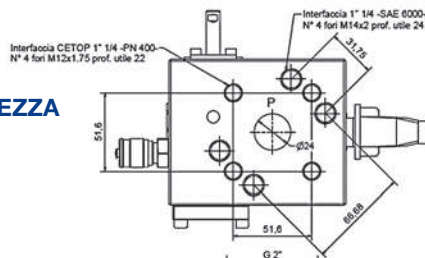

BLOCCO DI SICUREZZA ACCUMULATORI
SAFETY BLOCK ACCUMULATORS

- Acciaio al carbonio C40 / AISI420 rubinetto a sfera / guarnizione NBR
- Predisposizione per valvola solenoide CETOP 3

- Carbon Steel C40 / AISI420 ball / NBR seal
- Predisposal for solenoid valve CETOP 3

GRANDEZZA
SIZE
16

Codice Code	Descrizione Description	Grandezza Size	Attacco olio ? Oil Port	Tipo di accumulatore Accumulator Type
SB16ME-200-N	Safety block 16ME 2" NBR	16	3/4" G	10/50L 2"
SB16ME-114-N	Safety block 16ME 1"1/4 NBR	16	3/4" G	<10L 1"1/4
SB16ME-034-N	Safety block 16ME 3/4" NBR	16	3/4" G	<10L 3/4"

GRANDEZZA
SIZE
24

Codice Code	Descrizione Description	Grandezza Size	Attacco olio ? Oil Port	Tipo di accumulatore Accumulator Type
SB24ME-200-N	Safety block 24ME 2" NBR	24	1"1/4 SAE + CETOP	10/50L 2"
SB24ME-200-NP	Safety block 24ME 2" NBR	24	1"1/4 SAE + CETOP	Piston serie

- Acciaio al carbonio CE PED
- Carbon Steel CE PED

GRANDEZZA - SIZE 6 - 10

Codice set standard Code standard set	Descrizione Description	Grandezza Size	Approvazione Approval	Installato su Installed on
8207-82071720-210	Safety valve DBD-S-10K13-210-CE	10	CE	SB24
8207-82071740-250	Safety valve DBD-S-10K13-250-CE	10	CE	SB24
8207-82071850-330	Safety valve DBD-S-10K13-330-CE	10	CE	SB24
8206-82061230-210	Safety valve DBD-S-6K13-210-CE	6	CE	SB16
8206-82061320-250	Safety valve DBD-S-6K13-250-CE	6	CE	SB16
8206-82061450-330	Safety valve DBD-S-6K13-330-CE	6	CE	SB16